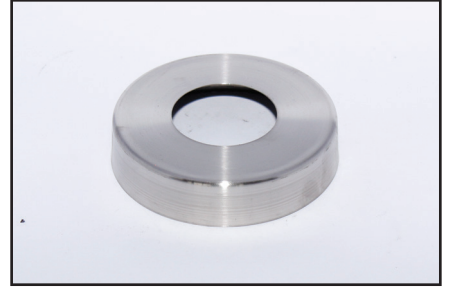

Lipper Standard Cover

Thickness 1mm

Açılı Yuvarlak Rozet RYA-100