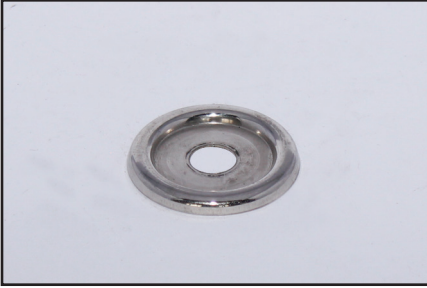

Round Badge

Bombeli Duvar Rozeti RBD-100